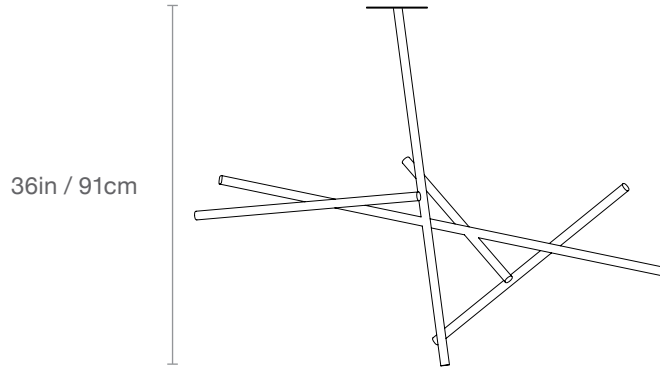

# Pick Up Stick Chandelier 5 Stick Vertical

## Measurements

W 47in/119cm x D 22in/56cm x H 36in/91cm

Canopy: W 6in/15cm x H 6in/15cm

Weight: 25 lbs