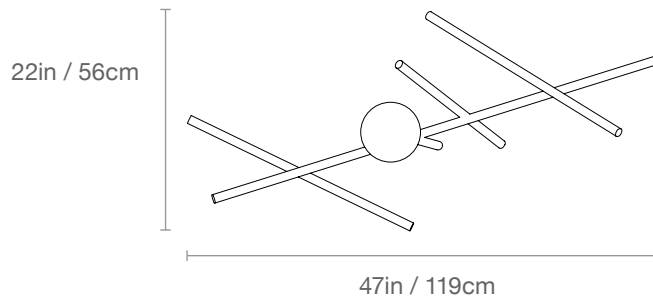

## Measurements

W 47in/119cm x D 22in/56cm x H 36in/91cm

Canopy: W 6in/15cm x H 6in/15cm

Weight: 25 lbs