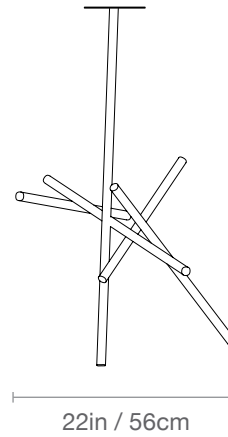

# Pick Up Stick Chandelier 5 Stick Vertical

## Measurements

W 47in/119cm x D 22in/56cm x H 36in/91cm

Canopy: W 6in/15cm x H 6in/15cm

Weight: 25 lbs