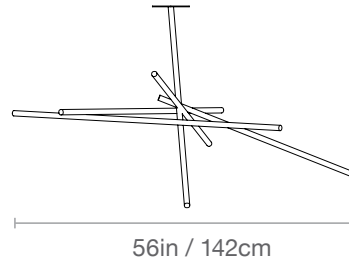

## Measurements

W 56in/142cm x D 56in/142cm x H 33in/84cm

Canopy: W 6in/15cm x H 6in/15cm

Weight: 25 lbs