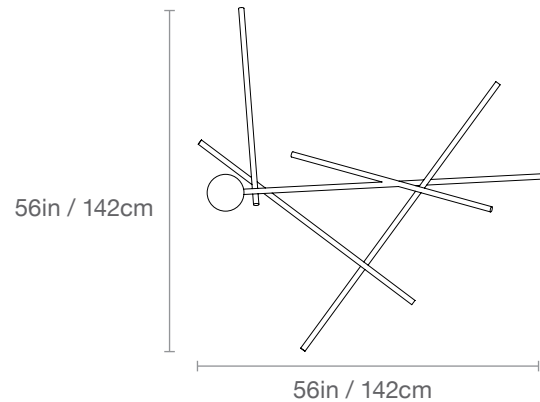

# Pick Up Stick Chandelier 5 Stick Horizontal

## Measurements

W 56in/142cm x D 56in/142cm x H 33in/84cm

Canopy: W 6in/15cm x H 6in/15cm

Weight: 25 lbs