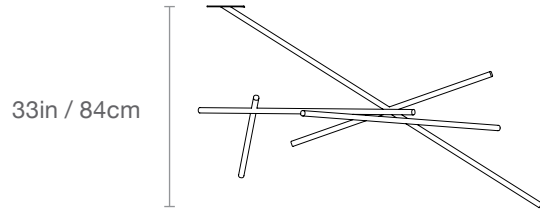

# Pick Up Stick Chandelier 5 Stick Horizontal

## Measurements

W 56in/142cm x D 56in/142cm x H 33in/84cm

Canopy: W 6in/15cm x H 6in/15cm

Weight: 25 lbs