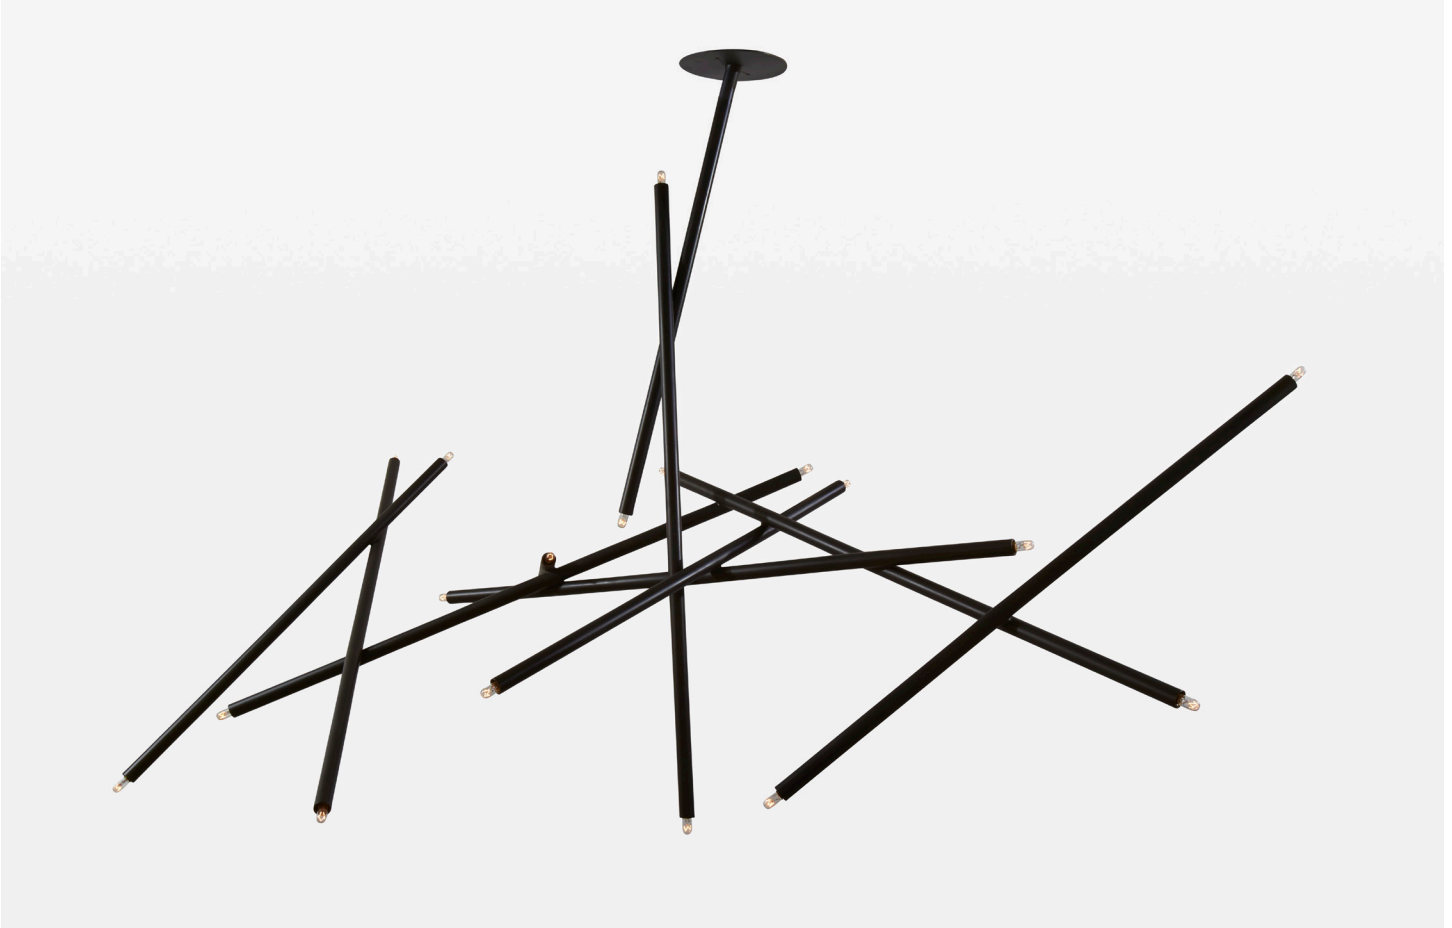

Pick Up Stick Chandelier 10 Stick

Intended as light sculpture rather than primary lighting, the effect of the Pick Up fixture is ambient. Depending on conditions and/or design intent, supplementary lighting may be necessary

Measurements

66w x 33.5d x 48.5h inches
Drop length: 48.5 inches
Canopy: 6w x .125h inches

Technical Specifications

Power: 120V AC
Bulbs: 130V 6 watt T4 indicator bulb

Hardware

Universal Mounting Brackete, ball and studs