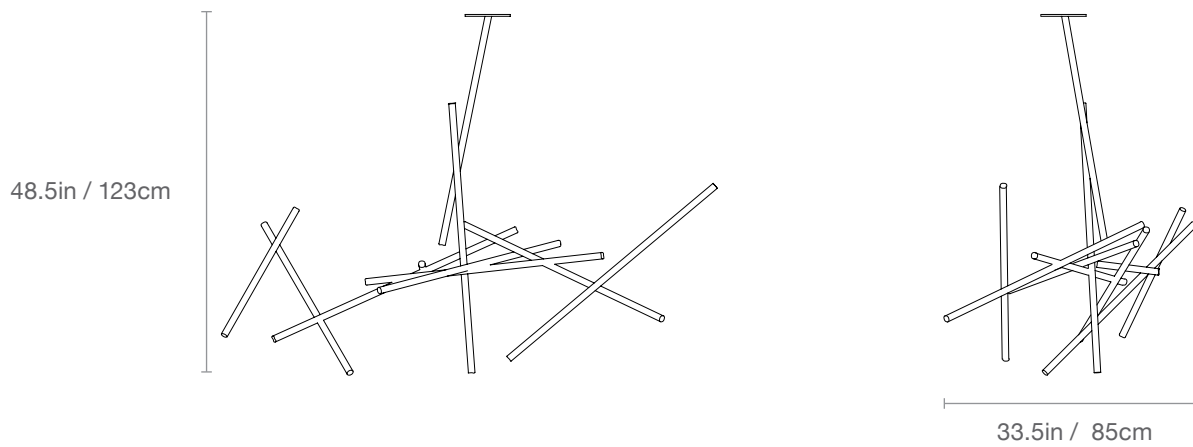

Pick Up Stick Chandelier

10 Stick

Measurements

W 66in/167.5cm x D 33in/150cm x H 48.5in/135cm

Canopy: W 6in/15cm x H 6in/15cm

Weight: 35 lbs

Power

120V AC