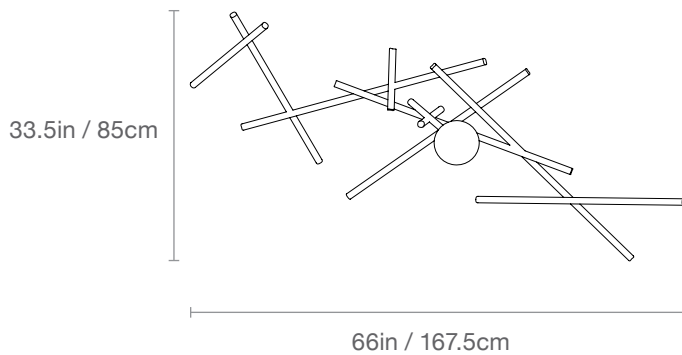

Pick Up Stick Chandelier

10 Stick

Measurements

W 66in/167.5cm x D 33in/150cm x H 48.5in/135cm

Canopy: W 6in/15cm x H 6in/15cm

Weight: 35 lbs

Power

120V AC